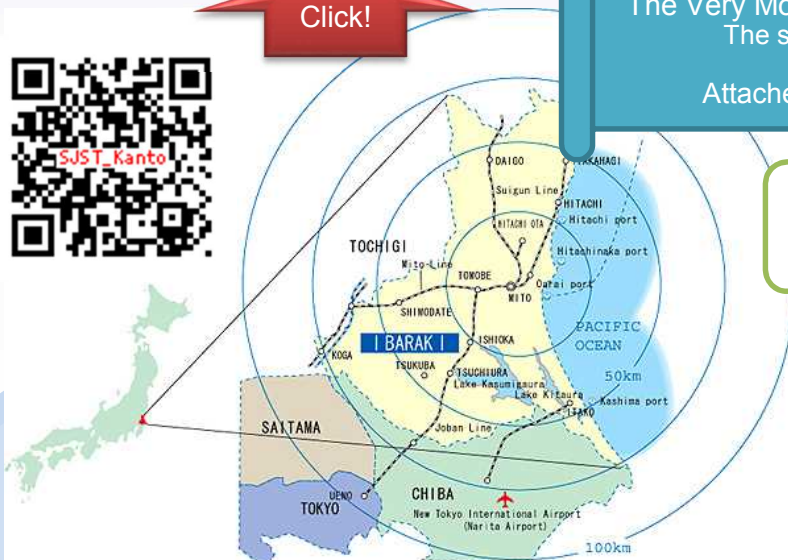

54th Kanto Regional Meeting, Society of Japan Science Teaching Back to the Praxis!

The Society of Japan Science Teaching (SJST), founded in 1951, has been reformed recently and restarted in 2015. One day meeting of the Kanto Branch (Tokyo area) is going to be held at the Ibaraki University, Mito, Japan on December 5th, 2015. The theme is simply raised as "Back to the Praxis!" since the divergence of theory and practice has been remained for long time. English session is first planned to be opened through the long history of the society. Welcome to Mito, Japan!

Information:

<http://branch1.sjst.jp/kanto/2015English/>

The last feudal lord of Mito Clan and his son, the last Shogun

Click!

SJST_Kanto

Lesson Study with a Mini-Lesson
The Very Moment when your Kids Start to Move:
The secret of the magnet for Grade 3
Hiroki NAGASHIMA
Attached E. School of Chiba University

Ibaraki University locates at Mito city which is one hour distance by express train (or highway bus in two hours) from Tokyo Stn. and two hours distance by highway bus from the Narita Int. Airport.